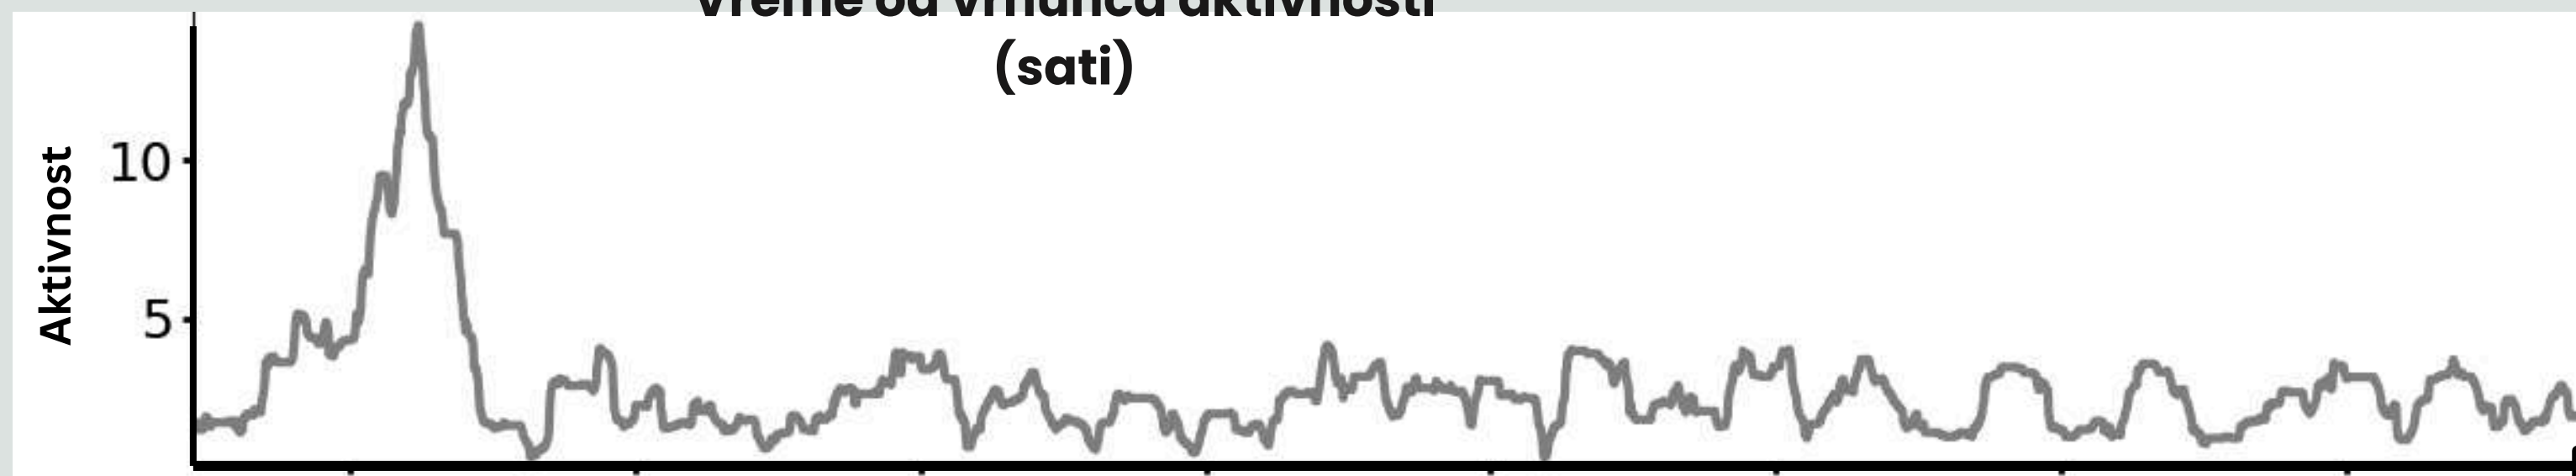

# Kada je pravo vreme za osemenjavanje?

vir:

1) [https://www.ctahr.hawaii.edu/oc/free\\_pubs/pdf/LM-15.pdf](https://www.ctahr.hawaii.edu/oc/free_pubs/pdf/LM-15.pdf)

2) 1998 J Dairy Sci 81:1874-1882

3) <https://extension.psu.edu/timing-of-insemination-for-dairy-cattle>